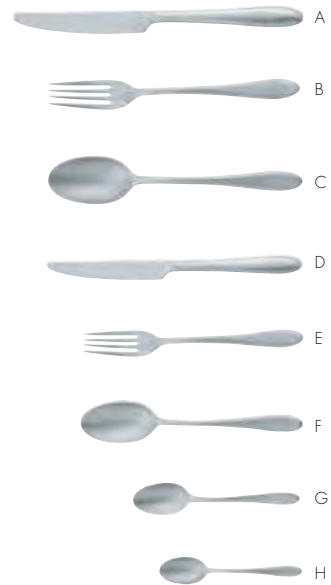

Diaz

lazzo

Lazzo C&S STAINLESS STEEL

*13/0

HIGH QUALITY 18/10

LAZZO			
Thickness 4 mm (Dinner fork)	L	Réf	Pack
A. Dinner knife (hollow handle)*	242 mm	T4703	C12/B3
B. Dinner knife (solid handle)	242 mm	T4704	C12/B3
C. Dinner fork	210 mm	T4701	C12/B3
D. Dinner spoon	210 mm	T4702	C12/B3
E. Dessert knife (solid handle)*	213 mm	T4708	C12/B3
F. Dessert fork	185 mm	T4705	C12/B3
G. Dessert spoon	185 mm	T4706	C12/B3
H. Soup spoon	176 mm	T4709	C12/B3
I. Tea spoon	140 mm	T4710	C12/B3
J. Demi tasse spoon	115 mm	T4711	C12/B3

Lazzo C&S STAINLESS STEEL

*13/0

HIGH QUALITY 18/10

LAZZO			
Thickness 4 mm (Dinner fork)	L	Réf	Pack
A. Fish knife	203 mm	T4713	C12/B3
B. Fish fork	185 mm	T4712	C12/B3
C. Salad knife (solid handle)*	177 mm	T4715	C12/B3
D. Salad fork	153 mm	T4714	C12/B3
E. Butter spreader	165 mm	T4727	C12/B3
F. Steak knife (solid handle)*	242 mm	T0426	C12/B3
G. Serving fork	260 mm	T0416	C12/B3
H. Iced tea spoon	183 mm	T0418	C12/B3
I. Serving spoon	260 mm	T0417	C12/B3

LAZZO			
Thickness 4 mm (Dinner fork)	L	Réf	Pack
J. Escargot fork	153 mm	T0419	C12/B3
K. Cake fork	153 mm	T0420	C12/B3
L. Oyster fork	145 mm	T0421	C12/B3
M. Sauce spoon	185 mm	T0422	C12/B3
N. Cake server	258 mm	T4723	C12/B3
O. Sauce ladle	178 mm	T0424	C1/B6
P. Soup ladle	278 mm	T0425	C1/B6

Lazzo patina

Lazzo patina C&S STAINLESS STEEL

*13/0

HIGH QUALITY 18/10

LAZZO PATINA			
Thickness 4 mm (Dinner fork)			
	L	Réf	Pack
A. Dinner knife (solid handle)*	242 mm	T9304	C12/B3
B. Dinner fork	210 mm	T9301	C12/B3
C. Dinner spoon	210 mm	T9302	C12/B3
D. Dessert knife (solid handle)*	213 mm	T9308	C12/B3
E. Dessert fork	185 mm	T9305	C12/B3
F. Dessert spoon	185 mm	T9306	C12/B3
G. Tea spoon	140 mm	T9310	C12/B3
H. Demi tasse spoon	115 mm	T9311	C12/B3