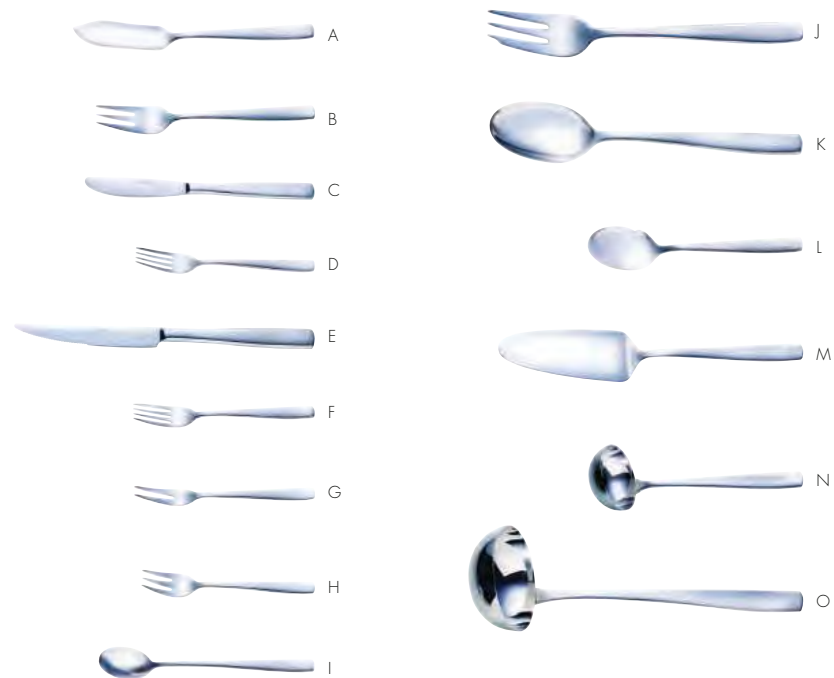

Voluto

ARCOROC STAINLESS STEEL

HIGH QUALITY 18/0

VOLUTO	L	Réf	Pack
A. Demi tasse spoon	115 mm	T7511	C12/B4
B. Tea spoon	135 mm	T7510	C12/B4
C. Grand tea spoon	155 mm	T7528	C12/B4
D. Coffee latte/iced tea spoon	200 mm	T7518	C12/B4

Voluto

Vesca

Vesca ARCOROC STAINLESS STEEL

*13/0 HIGH QUALITY 18/10

VESCA	Thickness 2,8 mm (Dinner fork)	L	Réf	Pack
A.	Dinner knife (solid handle)*	235 mm	T3104	C12/B4
B.	Dinner fork	205 mm	T3101	C12/B4
C.	Dinner spoon	205 mm	T3102	C12/B4
D.	Dessert knife (solid handle)*	207 mm	T3108	C12/B4
E.	Dessert fork	181 mm	T3105	C12/B4
F.	Dessert spoon	181 mm	T3106	C12/B4
G.	Soup spoon	176 mm	T3109	C12/B4
H.	Tea spoon	137 mm	T3110	C12/B4
I.	Demi tasse spoon	113 mm	T3111	C12/B4

Vesca

ARCOROC STAINLESS STEEL

*13/0 HIGH QUALITY 18/10

VESCA	Thickness 2,8 mm (Dinner fork)	L	Réf	Pack
A.	Fish knife	202 mm	T3113	C12/B4
B.	Fish fork	181 mm	T3112	C12/B4
C.	Lunch/B&B knife (solid handle)*	189 mm	T3115	C12/B4
D.	Lunch/small fork	150 mm	T3114	C12/B4
E.	Steak knife (solid handle)*	240 mm	T3126	C12/B4
F.	Cake fork	150 mm	T3120	C12/B2
G.	Escargot fork	150 mm	T3119	C12/B2
H.	Oyster fork	143 mm	T3121	C12/B2
I.	Iced tea spoon	180 mm	T3118	C12/B2