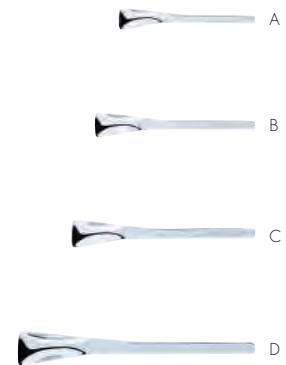

Alabama sand ARCOROC STAINLESS STEEL

*13/0

HIGH QUALITY 18/10

ALABAMA SAND			
Thickness 3 mm (Dinner fork)	L	Réf	Pack
A. Dinner knife (solid handle)*	236 mm	T9404	C12/B4
B. Dinner fork	203 mm	T9401	C12/B4
C. Dinner spoon	203 mm	T9402	C12/B4
D. Dessert knife (solid handle)*	209 mm	T9408	C12/B4
E. Dessert fork	180 mm	T9405	C12/B4
F. Dessert spoon	180 mm	T9406	C12/B4
G. Soup spoon	175 mm	T9409	C12/B4
H. Tea spoon	135 mm	T9410	C12/B4
I. Demi tasse spoon	114 mm	T9411	C12/B4

Alabama sand

Matiz

Matiz ARCOROC STAINLESS STEEL

*13/0 HIGH QUALITY 18/10

MATIZ	L	Réf	Pack
Thickness 2,5 mm (Dinner fork)			
A. Dinner knife (solid handle)*	235 mm	T3204	C12/B4
B. Dinner fork	206 mm	T3201	C12/B4
C. Dinner spoon	206 mm	T3202	C12/B4
D. Dessert knife (solid handle)*	207 mm	T3208	C12/B4
E. Dessert fork	181 mm	T3205	C12/B4
F. Dessert spoon	181 mm	T3206	C12/B4
G. Soup spoon	173 mm	T3209	C12/B4
H. Tea spoon	137 mm	T3210	C12/B4
I. Demi tasse spoon	113 mm	T3211	C12/B4
J. Fish knife	199 mm	T3213	C12/B4
K. Fish fork	181 mm	T3212	C12/B4
L. Lunch/B&B knife (solid handle)*	178 mm	T3215	C12/B4
M. Lunch / small fork	150 mm	T3214	C12/B4

Voluto

ARCOROC STAINLESS STEEL

HIGH QUALITY 18/0

VOLUTO	L	Réf	Pack
A. Demi tasse spoon	115 mm	T7511	C12/B4
B. Tea spoon	135 mm	T7510	C12/B4
C. Grand tea spoon	155 mm	T7528	C12/B4
D. Coffee latte/iced tea spoon	200 mm	T7518	C12/B4